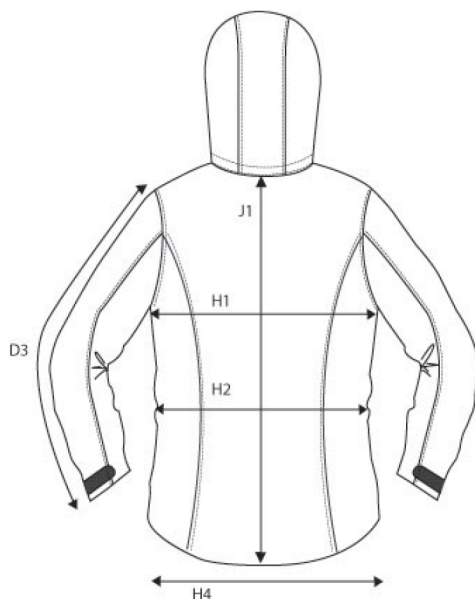

## SIZE AND FIT: FAIRVIEW

### FAIRVIEW Mens

Base size: M / Measurement (in cm)	Diagram	S	M	L	XL	XXL	3XL	4XL
SLEEVE LENGTH from shoulderseam	D3	67	<b>68</b>	69	70	71	72	73
1/2 CHEST WIDTH at armhole	H1	56	<b>59</b>	62	65	68	71	74
1/2 WAIST	H2	54	<b>57</b>	60	63	66	69	72
1/2 BOTTOM WIDTH	H4	54	<b>57</b>	60	63	66	69	72
FULL LENGTH at centre back	J1	71,5	<b>74,5</b>	77,5	80,5	83,5	86,5	89,5

### FAIRVIEW Ladies

Base size: M / Measurement (in cm)	Diagram	XS	S	M	L	XL	XXL	3XL
SLEEVE LENGTH from shoulderseam	D3	63	64	<b>65</b>	66	67	68	69
1/2 CHEST WIDTH at armhole	H1	50	53	<b>56</b>	59	62	65	69
1/2 WAIST	H2	45	48	<b>51</b>	54	57	61	65
1/2 BOTTOM WIDTH	H4	51	54	<b>57</b>	60	63	66	70
FULL LENGTH at centre back	J1	68,5	70,5	<b>72,5</b>	74,5	76,5	78,5	80,5