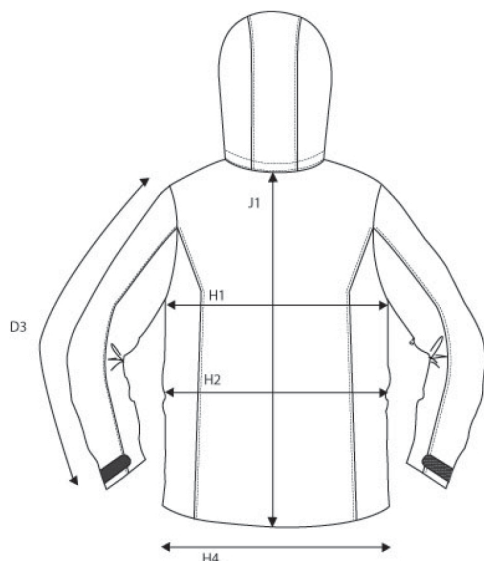

## SIZE AND FIT: FAIRVIEW

### FAIRVIEW Mens

Base size: M / Measurement (in cm)	Diagram	S	M	L	XL	XXL	3XL	4XL
SLEEVE LENGTH from shoulderseam	D3	67	<b>68</b>	69	70	71	72	73
1/2 CHEST WIDTH at armhole	H1	56	<b>59</b>	62	65	68	71	74
1/2 WAIST	H2	54	<b>57</b>	60	63	66	69	72
1/2 BOTTOM WIDTH	H4	54	<b>57</b>	60	63	66	69	72
FULL LENGTH at centre back	J1	71,5	<b>74,5</b>	77,5	80,5	83,5	86,5	89,5

### FAIRVIEW Ladies

Base size: M / Measurement (in cm)	Diagram	XS	S	M	L	XL	XXL	3XL
SLEEVE LENGTH from shoulderseam	D3	63	64	<b>65</b>	66	67	68	69
1/2 CHEST WIDTH at armhole	H1	50	53	<b>56</b>	59	62	65	69
1/2 WAIST	H2	45	48	<b>51</b>	54	57	61	65
1/2 BOTTOM WIDTH	H4	51	54	<b>57</b>	60	63	66	70
FULL LENGTH at centre back	J1	68,5	70,5	<b>72,5</b>	74,5	76,5	78,5	80,5